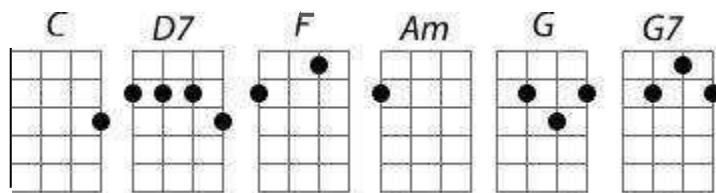

# Eight Days A Week

by Lennon & McCartney

**Count In:** 1,2,1,2,3,4

**Intro:** C / / / D7 / / / F / / / C

**Verse 1:** C / / / D7 / / / F / / / C / / /  
Ooh I need your love, babe, guess you know it's true

**Bridge:** G . G . G . G . Am . . . . .  
Eight days a week, I love you

D7 . D7 . D7 . D7 . F / / / G7 / / /  
Eight days a week, is not enough to show I care

**Verse 2:** C / / / D7 / / / F / / / C / / /  
Love you every day, girl, always on my mind

C / / / D7 / / / F / / / C / / /  
One thing I can say, girl, love you all the time

**Chorus:** Am . . . ↓↑ F . . . ↓↑ Am . . . ↓↑ F . . . ↓↑  
Hold me, love me, hold me, love me,

C / / / D7 / / / F / / / C / / /  
I ain't got nothin' but love, girl, eight days a week