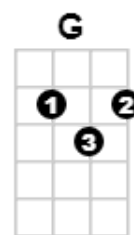

C

G

A-well rave on it's a crazy feeling and I know it's got me reelin'

D7 G D7 G G7

I'm so glad you're leaving your love for me

C G

Rave on, Rave on and tell me, tell me not to be lonely,

D7 G/ C/ G

tell me, you love me only Rave on to me

Good Luck Charm

Elvis Presley

1-2 1-2-3

A7 **D7** **G**
Uh-huh huh uh-huh huh Uh-huh huh oh yeah

G **C** **G** **D7**
Don't want a four leaf clover. Don't want an old horse shoe