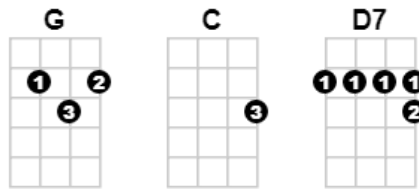

All Shook Up

Elvis Presley

1-2 1-2-3-4

Intro: G/// G/// G/// G//

G

Oh well I bless my soul what's wrong with me?

G

I'm itching like a man on a fuzzy tree.