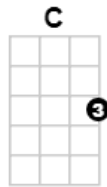

Oh Boy

Buddy Holly

C ↓

C ↓

All of my love - all of my kissing.

C

C7

You don't know what you've been a-missing

F

C

Oh boy when you're with me - Oh boy

G7

F

C F C G7

The world will see that you were meant for me

C

C

All of my life I've been a-waiting

C

C7

Tonight there'll be no hesita-ting

F

C

Oh boy - when you re with me - Oh boy

G7

F

C

The world will see that you were meant for me

G7

Stars appear and shadows falling

C

You can hear my heart calling

F

A little bit of loving makes everything right

G7

and I'm gonna see my baby tonight

C

C

All of my love - all of my kissing.

C

C7

You don't know what you've been a-missing

F

C

Oh boy when you're with me - Oh boy

G7

F

C

The world will see that you were meant for me

Repeat once from top