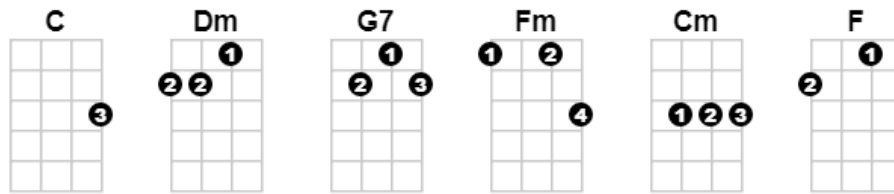

NC D7 G
Come on and be my little good luck charm. Uh-huh huh you sweet delight

D7
I want a good luck charm a-hanging on my arm

A7 D7 G G
To have (to have), to hold (to hold), tonight

A7 D7 G
Uh-huh huh uh-huh huh Uh-huh huh oh yeah

A7 D7 G G ↓ ↓ ↓
Uh-huh huh uh-huh huh tonight

It's Now or Never

Elvis Presley

Intro: melody only - no chords

It's now or never, my love won't wait. STOP.

N/C C Dm
It's now or never, Come hold me tight

 G7 C
Kiss me my darling, Be mine tonight