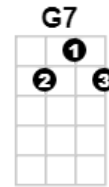

Oh Boy

Buddy Holly

C ↓

C ↓

All of my love - all of my kissing.

C

C7

You don't know what you've been a-missing

F

C

Oh boy when you're with me - Oh boy

G7

F

C F C G7

The world will see that you were meant for me

C

C

All of my life I've been a-waiting

C

C7

Tonight there'll be no hesita-ting

F

C

Oh boy - when you re with me - Oh boy

G7

F

C

The world will see that you were meant for me

G7

Stars appear and shadows falling

C

You can hear my heart calling

F

A little bit of loving makes everything right

G7

and I'm gonna see my baby tonight

C

C

All of my love - all of my kissing.

C

C7

You don't know what you've been a-missing

F

C

Oh boy when you're with me - Oh boy

G7

F

C

The world will see that you were meant for me

Repeat once from top