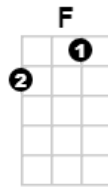

Oh Boy

Buddy Holly

C ↓

C ↓

All of my love - all of my kissing.

C

C7

You don't know what you've been a-missing

F

C

Oh boy when you're with me - Oh boy

G7

F

C F C G7

The world will see that you were meant for me

C

C

All of my life I've been a-waiting

C

C7

Tonight there'll be no hesita-ting

F

C

Oh boy - when you re with me - Oh boy

G7

F

C

The world will see that you were meant for me

G7

Stars appear and shadows falling

C

You can hear my heart calling

F

A little bit of loving makes everything right

G7

and I'm gonna see my baby tonight

C

C

All of my love - all of my kissing.

C

C7

You don't know what you've been a-missing

F

C

Oh boy when you're with me - Oh boy

G7

F

C

The world will see that you were meant for me

Repeat once from top