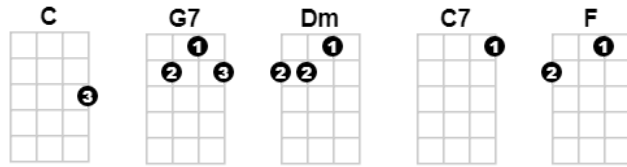

Wooden Heart

Elvis Presley

C/ F/ C/ F/ C/ F/ C

N/C C G7 C

Can't you see I love you, please don't break my heart in two,

Dm G7 C

that's not hard to do, 'cause I don't have a wooden heart.

G7 C

And if you say goodbye, then I know that I would cry,

Dm G7 C

Maybe I would die, 'cause I don't have a wooden heart.

G7 C C7

There's no strings upon this love of mine,

F C G7

it was always you from the start.

G7 C G7 C

Treat me nice, treat me good, treat me like you really should,

Dm G7 C

'cause I'm not made of wood, and I don't have a wooden heart.

C G7 C

Can't you see I love you, please don't break my heart in two,

Dm G7 C

that's not hard to do, 'cause I don't have a wooden heart.

G7 C

And if you say goodbye, then I know that I would cry,

Dm G7 C

Maybe I would die, 'cause I don't have a wooden heart.

G7 C C7

There's no strings upon this love of mine,

F C G7

it was always you from the start.

G7 C G7 C

Treat me nice, treat me good, treat me like you really should,

Dm G7 C

'cause I'm not made of wood, and I don't have a wooden heart.

C/ F/ C/ F/ C/ F/ C