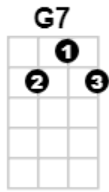

# Love Is The Sweetest Thing

Ray Noble

SB4 p21

1-2, 1-2-3-4

Intro: C/ Am/ F/ G7/ C/ Am/ F/ G7/

**C Am Dm G7 C**  
Love is the sweet-est thing

**C Am Dm G7 C**  
What else on earth could ev-er bring

**C C7 F Dm Am**  
Such hap- pi--ness to ev-'ry-thing,  
**D7 Dm G7**

As love's old sto--ry

**C Am Dm G7 C**  
Love is the strang-est thing,  
**Am Dm G7 C**

No song of birds up-on the wing  
**C7 F Dm Am**

Shall in our hearts more sweet-ly sing  
**D7 G7 C**

Than love's old sto-ry.