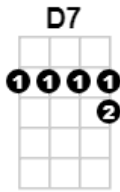

# Love Is The Sweetest Thing

Ray Noble

SB4 p21

1-2, 1-2-3-4

Intro: C/ Am/ F/ G7/ C/ Am/ F/ G7/

**C Am Dm G7 C**  
Love is the sweet-est thing

**C Am Dm G7 C**  
What else on earth could ev-er bring

**C C7 F Dm Am**  
Such hap- pi--ness to ev-'ry-thing,  
**D7 Dm G7**

As love's old sto--ry

**C Am Dm G7 C**  
Love is the strang-est thing,  
**Am Dm G7 C**

No song of birds up-on the wing  
**C7 F Dm Am**

Shall in our hearts more sweet-ly sing  
**D7 G7 C**

Than love's old sto-ry.

**C C7 F Dm STOP**

I on- ly hope that fate may bring

**C D7 G7 C**

Love's sto- ry to you.

**(Slowing down.....)**