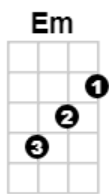

# Love Is The Sweetest Thing

Ray Noble

SB4 p21

1-2, 1-2-3-4

Intro: C/ Am/ F/ G7/ C/ Am/ F/ G7/

**C Am Dm G7 C**  
Love is the sweet-est thing

**C Am Dm G7 C**  
What else on earth could ev-er bring

**C C7 F Dm Am**  
Such hap- pi--ness to ev-'ry-thing,  
**D7 Dm G7**

As love's old sto--ry

**C Am Dm G7 C**  
Love is the strang-est thing,  
**Am Dm G7 C**

No song of birds up-on the wing  
**C7 F Dm Am**

Shall in our hearts more sweet-ly sing  
**D7 G7 C**

Than love's old sto-ry.

**F E7 Am**

This is the tale that ne-ver will tire

**D7 Dm G7**

This is the song without end.

**C Am Dm G7 C**

Love is the great- est thing,

**Am Dm G7**

The old- est yet the lat- est thing

**C C7 F Dm STOP**

I on- ly hope that fate may bring

**C D7 G7 C**

Love's sto- ry to you.

**(Slowing down.....)**