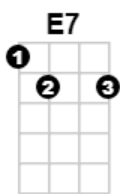

# Love Is The Sweetest Thing

Ray Noble

SB4 p21

1-2, 1-2-3-4

Intro: C/ Am/ F/ G7/ C/ Am/ F/ G7/

**C Am Dm G7 C**  
Love is the sweet-est thing

**C Am Dm G7 C**  
What else on earth could ev-er bring

**C C7 F Dm Am**  
Such hap- pi--ness to ev-'ry-thing,  
**D7 Dm G7**

As love's old sto--ry

**C Am Dm G7 C**  
Love is the strang-est thing,  
**Am Dm G7 C**

No song of birds up-on the wing  
**C7 F Dm Am**

Shall in our hearts more sweet-ly sing  
**D7 G7 C**

Than love's old sto-ry.