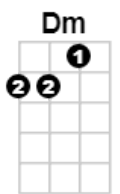

# Love Is The Sweetest Thing

Ray Noble

SB4 p21

1-2, 1-2-3-4

Intro: C/ Am/ F/ G7/ C/ Am/ F/ G7/

**C Am Dm G7 C**  
Love is the sweet-est thing

**C Am Dm G7 C**  
What else on earth could ev-er bring

**C C7 F Dm Am**  
Such hap- pi--ness to ev-'ry-thing,  
**D7 Dm G7**

As love's old sto--ry

**C Am Dm G7 C**  
Love is the strang-est thing,  
**Am Dm G7 C**

No song of birds up-on the wing  
**C7 F Dm Am**

Shall in our hearts more sweet-ly sing  
**D7 G7 C**

Than love's old sto-ry.