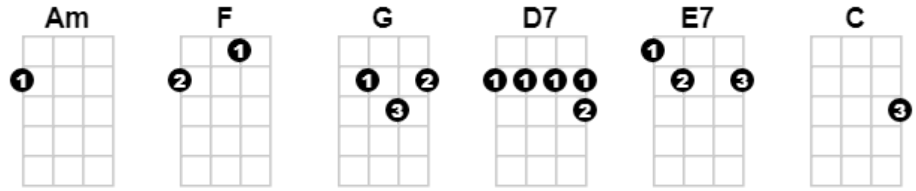

The Letter

The Box Tops

1-2, 1-2-3-4 Intro: Am/// Am///

Am F G D7
 Give me a ticket for an aeroplane, Ain't got time to take the fast train
Am F E7 Am
 Lonely days are gone, I'm a-goin' home, My baby just wrote me a letter.

Am F G D7
 I don't care how much money I gotta spend, Got to get back to my baby again
Am F E7 Am
 Lonely days are gone, I'm a-goin' home, My baby just wrote me a letter.

C G F C G
 Well she wrote me a letter, Said she couldn'tlive without me no more.
C G F C G
 Listen mister can't you see, I got to get back to my baby once more.

E7
 Anyway.

Am F G D7
 Give me a ticket for an aeroplane, Ain't got time to take the fast train
Am F E7 Am
 Lonely days are gone, I'm a-goin' home, My baby just wrote me a letter.

C G F C G
 Well she wrote me a letter, Said she couldn'tlive without me no more.
C G F C G
 Listen mister can't you see, I got to get back to my baby once more.