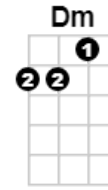

Groovy Kind Of Love

The Mindbenders

Intro: 1-2-3-4 Dm/ G7/ C STOP

We got a groovy kind of love

NC C G7

When I'm feeling blue, all I have to do

C Dm
Is take a look at you, then I'm not so blue

Dm Em
When you're close to me, I can feel your heart beat

Dm G7
I can hear you breathing in my ear

C G7
Wouldn't you a-gree, baby you and me,

Gp 1 Got a groovy kind of love

Gp 2 (we got a groovy kind of love)

Gp 1 **G C/// C↓**
We got a groovy kind of love

C G7
Any time you want to, you can turn me on to

Gp 2 (we got a groovy kind of love)

Gp 1 **G C/// C↓**
We got a groovy kind of love

C **G7**
When I'm feeling blue, all I have to do
C **Dm**
Is take a look at you, then I'm not so blue
Dm **Em**
When I'm in your arms, nothing seems to matter
Dm **G7**
If the world would shatter, I don't care
C **G7**
Wouldn't you a-gree, baby you and me,