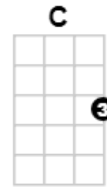

Groovy Kind Of Love

The Mindbenders

Intro: 1-2-3-4 Dm/ G7/ C STOP

We got a groovy kind of love

NC C G7

When I'm feeling blue, all I have to do

C Dm
Is take a look at you, then I'm not so blue

Dm Em
When you're close to me, I can feel your heart beat

Dm G7
I can hear you breathing in my ear

C G7
Wouldn't you a-gree, baby you and me,

Gp 1 Got a groovy kind of love

Gp 2 (we got a groovy kind of love)

Gp 1 **G C/// C↓**
We got a groovy kind of love

C G7
Any time you want to, you can turn me on to

Gp 2 (we got a groovy kind of love)

Gp 1 **G C/// C↓**
We got a groovy kind of love

C **G7**
When I'm feeling blue, all I have to do
C **Dm**
Is take a look at you, then I'm not so blue
Dm **Em**
When I'm in your arms, nothing seems to matter
Dm **G7**
If the world would shatter, I don't care
C **G7**
Wouldn't you a-gree, baby you and me,