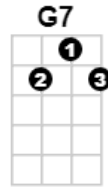

Groovy Kind Of Love

The Mindbenders

Intro: 1-2-3-4 Dm/ G7/ C STOP

We got a groovy kind of love

NC C G7

When I'm feeling blue, all I have to do

C Dm
Is take a look at you, then I'm not so blue

Dm Em
When you're close to me, I can feel your heart beat

Dm G7
I can hear you breathing in my ear

C G7
Wouldn't you a-gree, baby you and me,

Gp 1 Got a groovy kind of love

Gp 2 (we got a groovy kind of love)

Gp 1 **G C/// C↓**
We got a groovy kind of love

C G7
Any time you want to, you can turn me on to

Gp 2 (we got a groovy kind of love)

Gp 1 **G C/// C↓**
We got a groovy kind of love

C **G7**
When I'm feeling blue, all I have to do
C **Dm**
Is take a look at you, then I'm not so blue
Dm **Em**
When I'm in your arms, nothing seems to matter
Dm **G7**
If the world would shatter, I don't care
C **G7**
Wouldn't you a-gree, baby you and me,

C
Gp 1 Got a groovy kind of love

G
Gp 2 (we got a groovy kind of love)

G **C**
Gp 1 We got a groovy kind of love

G
Gp 2 (we got a groovy kind of love)

G **C (one strum stop)**
Gp 1 We got a groovy kind of love