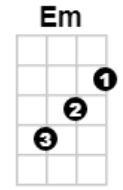

Groovy Kind Of Love

The Mindbenders

Intro: 1-2-3-4 Dm/ G7/ C STOP

We got a groovy kind of love

NC C G7

When I'm feeling blue, all I have to do

C Dm
Is take a look at you, then I'm not so blue

Dm Em
When you're close to me, I can feel your heart beat

Dm G7
I can hear you breathing in my ear

C G7
Wouldn't you a-gree, baby you and me,

Gp 1 Got a groovy kind of love

Gp 2 (we got a groovy kind of love)

Gp 1 **G C/// C↓**
We got a groovy kind of love

C G7
Any time you want to, you can turn me on to

Gp 2 (we got a groovy kind of love)

Gp 1 **G C/// C↓**
We got a groovy kind of love

C **G7**
When I'm feeling blue, all I have to do
C **Dm**
Is take a look at you, then I'm not so blue
Dm **Em**
When I'm in your arms, nothing seems to matter
Dm **G7**
If the world would shatter, I don't care
C **G7**
Wouldn't you a-gree, baby you and me,

C
Gp 1 Got a groovy kind of love

G
Gp 2 (we got a groovy kind of love)

G **C**
Gp 1 We got a groovy kind of love

G
Gp 2 (we got a groovy kind of love)

G **C (one strum stop)**
Gp 1 We got a groovy kind of love