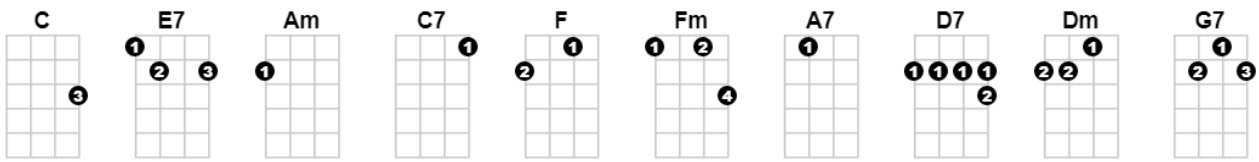

Twilight Time

The Platters

1-2, 1-2-3-4 Intro: C/// C/// C/// C///

C

E7

Heavenly shades of night are falling, it's twilight time,

Am

C7

Out of the mist your voice is calling, it's twilight time.

F

Fm

C

A7

When purple coloured curtains mark the end of day,

D7

Dm G7