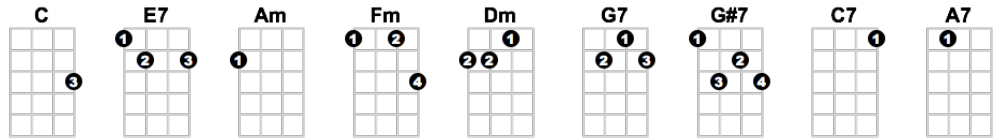

World Without Love

Peter and Gordon

Intro: Dm/// G7/// C/// G7//

C E7 Am Am/C

Please lock me a-way and don't allow the day

C Fm C

Here in-side where I hide with my loneliness

Dm G7 C G#7 G7

I don't care what they say I won't stay in a world without love

C E7

Birds sing out of tune,

Am Am/C

And rainclouds hide the moon

C Fm C

I'm OK here I'll stay with my loneliness

Dm G7 C C7

I don't care what they say I won't stay in a world without love

Fm C

So I'll wait and in a while I will see my true love smile

Fm
She may come I know not when

Dm G#7 G7
When she does I'll know so baby until then

C

A7

I don't care what they say, I won't stay in a world without love

Dm

I don't care what they say

G7

C/// A7/// Dm/// G7/// C STOP

I won't stay in a world without love