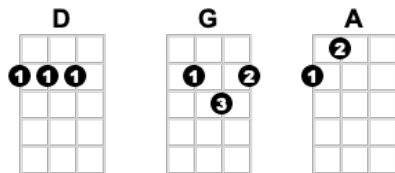

Walk of Life

Dire Straits

Intro: D/// D/// G/// G/// A/// A/// G/// A///

D

Here comes Johnny singing oldies goldies

D

Be-Bop-A-Lula Baby What I Say

D

Here comes Johnny singing I Gotta Woman

D

Down in the tunnels trying to make it pay

G

D

He got the action he got the motion oh yeah the boy can play

G

D

A **D///**
He do the walk of life

Riff: D/// G/// G/// A/// A/// G/// A///

D
Here comes Johnny singing oldies goldies

D
Be-Bop-A-Lula Baby What I Say

D
Here comes Johnny singing I Gotta Woman

D
Down in the tunnels trying to make it pay

D **A** **G**
You do the walk You do the walk of life

A **D///**
You do the walk of life

**Riff: D/// G/// G/// A/// A/// G/// A///
D/// D/// G/// G/// A/// A/// G/// A/// D///D.**