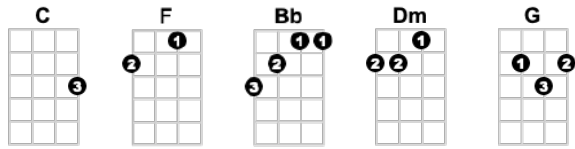

## Steeleye Span

1-2 1-2-3-4

**Intro: C F Bb Dm**  
 And if anyone should ask me the reason why I'm wearin' it,  
**NC F C F C F Bb C**  
 It's all for my true love who's far, far, a-way

**F C F F C**  
 All a-round my hat, I will wear the green willow,

**F C F F G C**  
 And all a-round my hat, for a twelve-month and a day.

**C F Bb Dm**  
 And if anyone should ask me the reason why I'm wearin' it,

**NC F C F C F Bb C**  
 It's all for my true love who's far, far, a-way