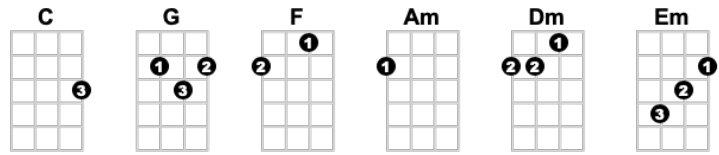

## Culture Club

1-2 1-2-3-4 Intro: C/// G/// C/// C.STOP

C G C/// C/// G C///C/  
 There's a loving in your eyes all the way. If I listen to your lies would you say  
 C/ F G F G/// G/

I'm a man without con-viction. I'm a man who doesn't know  
 G/ F G F Am (du-du-du-du) G STOP  
 How to sell a contra-diction. You come and go. You come and go-o-o-o-o

**CHORUS:** C G Am//// Am/  
 Karma karma karma karma karma chamele-on  
 Am/ Dm C/// G///  
 You come and go. You come and go  
 C G Am/// Am/  
 Loving would be easy if your colours were like my dream  
 Am/ Dm C/// G/  
 Red gold and green. Red gold and green

G/ C G C///C/// G C  
 Didn't hear your wicked words every-day. And you used to be so sweet I heard you say  
 F G F G/// G/

That my love was an ad-diction. When we cling our love is strong  
 G/ F G F///  
 When you go you're gone for-ever. You string along.  
 F/ Am (du-du-du-du) G STOP

**CHORUS:** C G Am//// Am/  
 Karma karma karma karma karma chamele-on  
 Am/ Dm C/// G///  
 You come and go. You come and go  
 C G Am/// Am/  
 Loving would be easy if your colours were like my dream  
 Am/ Dm C/// G///  
 Red gold and green. Red gold and green