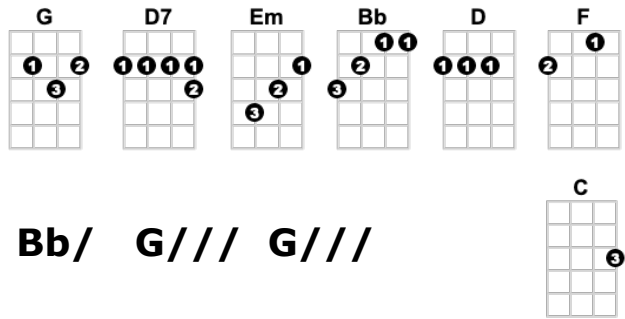

Proud Mary

Creedence Clearwater Revival

SB12 p27

1-2, 1-2-3-4

Intro: F/ D F/ D F/ D/ C/ Bb/ G/// G///

G

Left a good job in the city
workin' for the man ev'ry night and day
And I never lost one minute of sleepin'
worryin' 'bout the way things might have been

D7

Em

Big wheel keep on turnin'. Proud Mary keep on burnin'

G

G

Rollin' rollin' rollin' on the river. Rollin' rollin' rollin' on the river

F/ D F/ D F/ D/ C/ Bb/ G/// G///

G

Cleaned a lot of plates in Memphis
Pumped a lot of pain down in New Orleans
But I never saw the good side of the city
'til I hitched a ride on a river boat queen

D7

Em

Big wheel keep on turnin'. Proud Mary keep on burnin'

D7

Em

Big wheel keep on turnin'. Proud Mary keep on burnin'

G

G

Rollin' rollin' rollin' on the river. Rollin' rollin' rollin' on the river

Outro: F/ D F/ D F/ D/ C/ Bb/ G/// G STOP