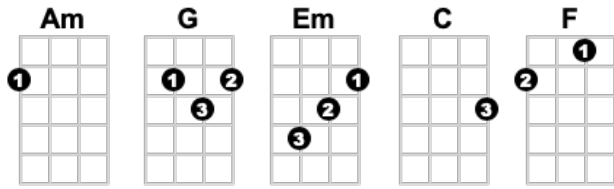

# Golden Slumbers

The Beatles

**Intro: Am/// Dm/// Am/// Am///**

**Am/// Am/// Dm/// Dm///**

Once there was a way - to get back home-ward

**G/// G/// C/**

Once there was a way - to get back home

**Em/ Am/ Dm/// G/// C///**

Sleep, pretty darling, do not cry I will sing a lulla-by

**C/// F/// C///**

Golden slumbers fill your eyes

**C/// F/// C/**

Smiles a-wake you when you rise

**Em/ Am/ Dm/// G/// C///**

Sleep, pretty darling, do not cry And I will sing a lulla-by

**G// C///**

And I will sing a lulla-by

**Am/// Am/// Dm/// Dm///**

Once there was a way - to get back home-ward

**G/// G/// C/**

Once there was a way - to get back home

**Em/ Am/ Dm/// G/// C///**

Sleep, pretty darling, do not cry I will sing a lulla-by

**C/// F/// C///**

Golden slumbers fill your eyes

**C/// F/// C/**

Smiles a-wake you when you rise

**Em/ Am/ Dm/// G/// C///**

Sleep, pretty darling, do not cry And I will sing a lulla-by

**G// C/// C STOP**