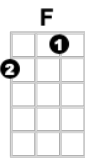

Annie's Song

John Denver

1-2-3, 2-2-3

Intro: C// Em// Am// F// C// F// C//

C F G Am F C Em Am

You fill up my senses , Like a night in the forest

G F G Dm F G// G// G7//

Like a mountain in springtime , Like a walk in the rain

G7 F G Am F C Em Am

Like a storm in the desert , Like a sleepy blue ocean

G F G Dm G7 C// F// C//

You fill up my senses , Come fill me again

C F G Am F C Em Am

Come let me love you , Let me give my life to you

Let me give my life to you

G F G Dm G7 C// F// C//

Come let me love you Come love me again

C F G Am F C Em Am

You fill up my senses , Like a night in the forest

G F G Dm F G// G// G7//

Like a mountain in springtime Like a walk in the rain

G7 F G Am F C Em Am

Like a storm in the desert , Like a sleepy blue ocean

G F G Dm G7 C// F// C// F// C STOP

You fill up my senses Come fill me again