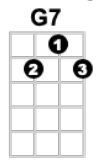

Annie's Song

John Denver

1-2-3, 2-2-3

Intro: C// Em// Am// F// C// F// C//

C F G Am F C Em Am

You fill up my senses , Like a night in the forest

G F G Dm F G// G// G7//

Like a mountain in springtime , Like a walk in the rain

G7 F G Am F C Em Am

Like a storm in the desert , Like a sleepy blue ocean

G F G Dm G7 C// F// C//

You fill up my senses , Come fill me again

C F G Am F C Em Am

Come let me love you , Let me give my life to you

Let me give my life to you

G F G Dm G7 C// F// C//

Come let me love you Come love me again

C F G Am F C Em Am

You fill up my senses , Like a night in the forest

G F G Dm F G// G// G7//

Like a mountain in springtime Like a walk in the rain

G7 F G Am F C Em Am

Like a storm in the desert , Like a sleepy blue ocean

G F G Dm G7 C// F// C// F// C STOP

You fill up my senses Come fill me again