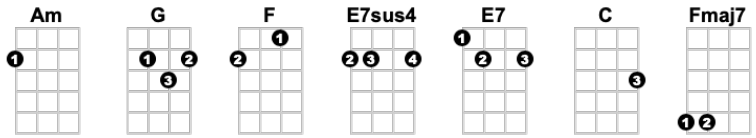

# California Dreamin'

The Mamas and the Papas

1-2, 1-2-3-4 Intro: Am/ G/ F/ G/ E7/// STOP

Echo group

NC Am G F  
 All the leaves are brown (all the leaves are brown)

G E7sus4 E7

And the sky is grey (and the sky is grey)

F C E7sus4 E7

I've been for a walk (I've been for a walk)

Am F E7sus4 E7

On a winter's day (on a winter's day)

Am G F

I'd be safe and warm (I'd be safe and warm)

G E7sus4 E7

If I was in L.A. (if I was in LA.)

F C E7 Am

Well I got down on my knees (got down on my knees)

/F E7sus4/// E7

And I pretend to pray (I pretend to pray)

Am G F

You know the preacher likes the cold (preacher likes the cold)

G E7sus4/// E7/

He knows I'm gonna stay (knows I'm gonna stay)

**G E7sus4 E7**

If I was in L.A. **(if I was in LA.)**

**Am G F**

California dreamin' **(Cali fornia dreamin')**

**G E7sus4 E7**

On such a winter's day

**Am G F**

Calif-ornia dreamin'