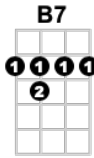

# Help Me Rhonda

The Beach Boys

1-2, 1-2-3-4 A/// E7/// A/// A///

**A** **E7** **A/// A///**  
Well since she put me down I've been out doin' in my head

**A** **E7** **A/// A///**  
Come in late at night And in the mornin' I just lay in bed

**F#m** **D** **B7**  
Well Rhonda you look so fine And I knew it wouldn't take much time

**A** **Bm** **A STOP**  
For you to help me Rhonda Help me get her out of my heart

**NC**  
**Bau bau bau bau bau bau Ahhhhh**

**Bm** **E7** **A/// A///**  
Help me Rhonda yeah get her out of my heart

**A** **E7** **A/// A///**  
She was gonna be my wife And I was gonna be her man

**A** **E7** **A/// A///**  
But she let another guy come between us And it ruined our plan

**Bm** **E7** **A/// A///**  
 Help me Rhonda yeah get her out of my heart

**Bm** **E7** **A/// D/// A/// A STOP**  
 Help me Rhonda yeah get her out of my heart