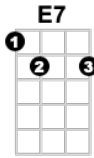

# Help Me Rhonda

The Beach Boys

1-2, 1-2-3-4 A/// E7/// A/// A///

**A** **E7** **A/// A///**  
Well since she put me down I've been out doin' in my head

**A** **E7** **A/// A///**  
Come in late at night And in the mornin' I just lay in bed

**F#m** **D** **B7**  
Well Rhonda you look so fine And I knew it wouldn't take much time

**A** **Bm** **A STOP**  
For you to help me Rhonda Help me get her out of my heart

**NC**  
**Bau bau bau bau bau bau Ahhhhh**

**Bm** **E7** **A/// A///**  
Help me Rhonda yeah get her out of my heart

**A** **E7** **A/// A///**  
She was gonna be my wife And I was gonna be her man

**A** **E7** **A/// A///**  
But she let another guy come between us And it ruined our plan

**Bm** **E7** **A/// A///**  
 Help me Rhonda yeah get her out of my heart

**Bm** **E7** **A/// D/// A/// A STOP**  
 Help me Rhonda yeah get her out of my heart