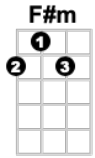

# Help Me Rhonda

The Beach Boys

1-2, 1-2-3-4 A/// E7/// A/// A///

**A** **E7** **A/// A///**  
Well since she put me down I've been out doin' in my head

**A** **E7** **A/// A///**  
Come in late at night And in the mornin' I just lay in bed

**F#m** **D** **B7**  
Well Rhonda you look so fine And I knew it wouldn't take much time

**A** **Bm** **A STOP**  
For you to help me Rhonda Help me get her out of my heart

**NC**  
**Bau bau bau bau bau bau Ahhhhh**

**Bm** **E7** **A/// A///**  
Help me Rhonda yeah get her out of my heart

**A** **E7** **A/// A///**  
She was gonna be my wife And I was gonna be her man

**A** **E7** **A/// A///**  
But she let another guy come between us And it ruined our plan

**Bm** **E7** **A/// A///**  
 Help me Rhonda yeah get her out of my heart

**Bm** **E7** **A/// D/// A/// A STOP**  
 Help me Rhonda yeah get her out of my heart