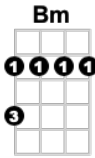

# Help Me Rhonda

The Beach Boys

1-2, 1-2-3-4 A/// E7/// A/// A///

**A** **E7** **A/// A///**  
Well since she put me down I've been out doin' in my head

**A** **E7** **A/// A///**  
Come in late at night And in the mornin' I just lay in bed

**F#m** **D** **B7**  
Well Rhonda you look so fine And I knew it wouldn't take much time

**A** **Bm** **A STOP**  
For you to help me Rhonda Help me get her out of my heart

**NC**  
**Bau bau bau bau bau bau Ahhhhh**

**Bm** **E7** **A/// A///**  
Help me Rhonda yeah get her out of my heart

**A** **E7** **A/// A///**  
She was gonna be my wife And I was gonna be her man

**A** **E7** **A/// A///**  
But she let another guy come between us And it ruined our plan

**Bm** **E7** **A/// A///**  
 Help me Rhonda yeah get her out of my heart

**Bm** **E7** **A/// D/// A/// A STOP**  
 Help me Rhonda yeah get her out of my heart