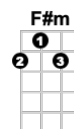

Light My Fire

The Doors

1-2, 1-2-3-4

Intro: G/ D/ F / Bb/ A/// A///

Am7

F#m

Am7

F#m

You know that it would be untrue. You know that I would be a liar

Am7

F#m

Am7

F#m

If I was to say to you. Girl we couldn't get much higher

G

A

E7

Try to set the night on fire

Instrumental: Am/ Bm/ Am/ Bm/ Am/ Bm/ Am/ Bm/

Am7

F#m

Am7

F#m

You know that it would be untrue. You know that it would be a lie