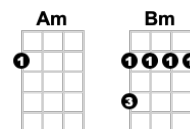

E7

Try to set the night on fire

Instrumental: Am/ Bm/ Am/ Bm/ Am/ Bm/ Am/ Bm/

Am7

F#m

Am7

F#m

You know that it would be untrue. You know that it would be a lie