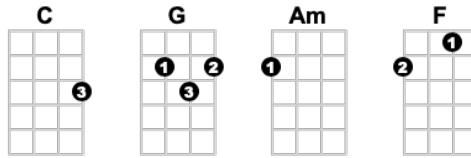

Wagon Wheel

Bob Dylan

1-2, 1-2-3-4 Intro: C//// G/// F/// F///

C

G

Headed down south to the land of the pines

Am

F

And I'm thumbin' my way into North Caroline

C

G

F

F///

Starin' up the road And pray to God I see headlights

C

G

I made it down the coast in seventeen hours

Am

F

Pickin' me a bouquet of dogwood flowers

C

G

F

F///

F

F///

But I ain't a turnin' back To livin' that old life no more

C **G** **Am** **F**
So rock me mama like a wagon wheel. Rock me mama any way you feel

C G F
Hey, mama rock me

C G Am F
Rock me mama like the wind and the rain. Rock me mama like a south-bound train