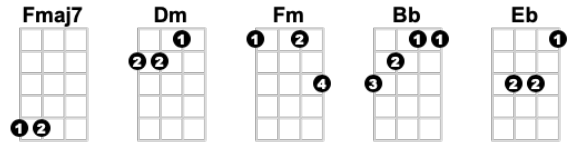

# Breaking Up Is Hard To Do

Neil Sedaka

**1-2, 1-2-3 Intro: G/ Em/ C/ D7/ G/ Em/ C/ D7/**

**G Em C D7**

Do do do down doobee do down down cumma cumma

**G Em C D7**

Down doobee do down down cumma cumma

**G Em C**

Down doobee do down down

**D7 G C G STOP**

Breaking up is hard to do

**NC G Em C D7**

Don't take your love away from me

**G Em C D7**

Don't you leave my heart in misery

**G Bm Em**

If you go then I'll be blue

**A D7 STOP**

'Cause breaking up is hard to do

**NC G Em C D7**

Remember when you held me tight

**G Em C D7**

And you kissed me all through the night

**G Bm Em**

I beg of you don't say goodbye

**G Em C D7**

Can't we give our love another try

**G Bm Em**

Come on baby let's start anew

**A D G**

And breaking up is hard to do

**G Em C D7**