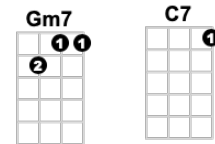

Down doobee do down down

**D7 G C G STOP**

Breaking up is hard to do

**NC G Em C D7**

Don't take your love away from me

**G Em C D7**

Don't you leave my heart in misery

**G Bm Em**

If you go then I'll be blue

**A D7 STOP**

'Cause breaking up is hard to do

**NC G Em C D7**

Remember when you held me tight

**G Em C D7**

And you kissed me all through the night

**G Bm Em**

Think of all that we've been through

**A D G**

And breaking up is hard to do

**Gm7 C7 Gm7 C7**

They say that breaking up is hard to do

**F Fmaj7 Dm Fmaj7**

Now I know I know that it's true

**Fm Bb Fm Bb**

I beg of you don't say goodbye

**G Em C D7**

Can't we give our love another try

**G Bm Em**

Come on baby let's start anew

**A D G**

And breaking up is hard to do

**G Em C D7**