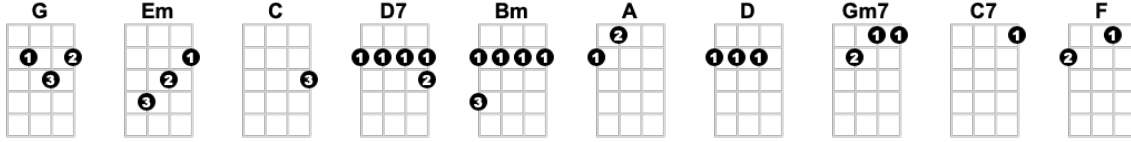

# Breaking Up Is Hard To Do

Neil Sedaka

**1-2, 1-2-3 Intro: G/ Em/ C/ D7/ G/ Em/ C/ D7/**

**G Em C D7**

Do do do down doobee do down down cumma cumma

**G Em C D7**

Down doobee do down down cumma cumma

**G Em C**

Down doobee do down down

**D7 G C G STOP**

Breaking up is hard to do

**NC G Em C D7**

Don't take your love away from me

**G Em C D7**

Don't you leave my heart in misery

**G Bm Em**

If you go then I'll be blue

**A D7 STOP**

'Cause breaking up is hard to do

**NC G Em C D7**

Remember when you held me tight

**G Em C D7**

And you kissed me all through the night

**G Bm Em**

I beg of you don't say goodbye

**G Em C D7**

Can't we give our love another try

**G Bm Em**

Come on baby let's start anew

**A D G**

And breaking up is hard to do

**G Em C D7**