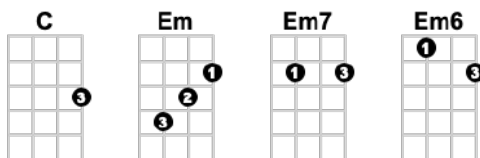

Eleanor Rigby

The Beatles

Intro: 1-2, 1-2-3-4

First note: open E string

C **Em/// Em///**

Ah, look at all the lonely people

C **Em/// Em///**

Ah, look at all the lonely people

Em
Eleanor Rigby

Em **C** **Em///**
Picks up the rice in the church where a wedding has been Lives in a dream

Em **Em7** **C///**
Waits at the window Wearing the face that she keeps in a jar by the door

Em7 **Em6** **C** **Em///**
All the lonely people Where do they all be-long?

C **Em///** **Em///**
 Ah, look at all the lonely people

C **Em///** **Em///**
 Ah, look at all the lonely people

Em **Em** **C///**
 Eleanor Rigby Died in the church and was buried along with her name

Em7 **Em6** **C** **Em///**
 All the lonely people Where do they all be-long?

Group 2: **Em7** **Em6** **C** **Em///** **Em///**
 Ah, look at all the lonely people

Em7 **Em6** **C** **Em///Em STOP**
 Ah, look at all the lonely people