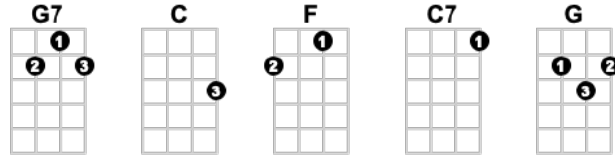

# My Boy Lollipop

Millie Small

**Intro: G7** ↓ **G7** ↓ **First note: open E string**

**NC C/// F/ G7/ C///**  
My boy Lollipop / You make my heart go giddy up

**F/ G7/ C/// F/ G7/ C/// F/**  
You are as sweet as candy You're my sugar dandy Wo-oh

**G7/ C/// F/ G7/ C///**  
My boy Lollipop / Never ever leave me

**F/ G7/ C/// F/ G7/ C/// C7///**  
Because it would grieve me My heart told me so

**F C C7**  
I love you I love you I love you so But I don't want you to know

**F G7 G7 ↓ G7 ↓**  
I need you I need you I need you so And I'll never let you go

**NC C/// F/ G7/ C///**  
My boy Lollipop You made my heart go giddy up

**F/ G7/ C/// F/ G7/ C///**  
You set the world on fire You are my one desire

**F/ G7/ C/// C7///**  
Wo-oh my lolli- pop

**F C C7**  
I love you I love you I love you so But I don't want you to know

**F G7 G7 ↓ G7 ↓**  
I need you I need you I need you so And I'll never let you go