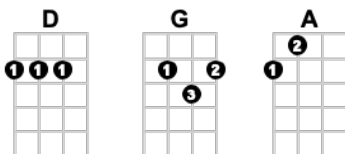

Sugar Sugar

The Archies

1-2, 1-2-3-4 Suggested strum: D-u d-u d-u d-u

Intro: D/// D/// G/// G/// D/// D/// G/// G///

D/// G/// D/// G/// D/ G/
 Sugar, ah honey honey You are my candy girl

A/// D/// G/ A/
 And you've got me wanting you

D/// G/// D/// G/// D/ G/
 Honey, ah sugar sugar You are my candy girl

D/// D///

And you've got me wanting you

D G D
 I just can't believe the loveliness of loving you

D G D///
 (I just can't believe it's true)

D G D
 I just can't believe the one to love this feeling to

D G A///
 (I just can't believe it's true)

D/// G/// D/// G/// D/ G/
 Sugar, ah honey honey You are my candy girl

A/// D/// G/ A/
 And you've got me wanting you

D/// G/// D/// G/// D/ G/
 Honey, ah sugar sugar You are my candy girl

D/// D///

And you've got me wanting you

D G D
 When I kissed you, girl, I knew how sweet a kiss could
 be

D G D///
 (I know how sweet a kiss can be)