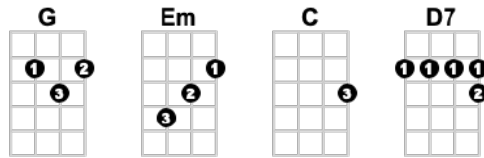

## The Everley Brothers

**1-2, 1-2-3-4 Suggested strum: D-d-u u-d-u for each chord**

**Intro: G/// Em/// G/// G///**

**G Em G Em///**

Never felt like this until I kissed ya

**G Em G Em///**

How did I exist until I kissed ya