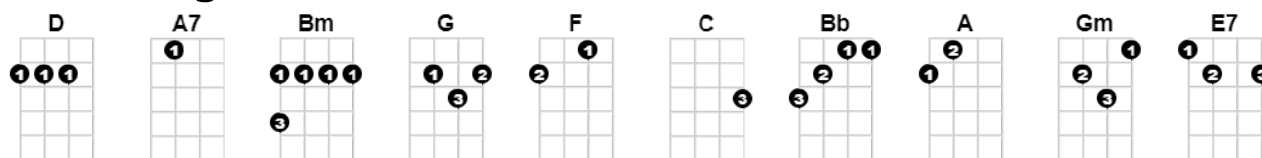

## The Teddy Bears

**Strum: D-du-du D-du-du D-du-du**

**Intro: 1-2-3, 2-2-3 D// D// G// G// D// D// A7// A7//**

**D**

**A7**

To know, know, know him Is to love, love, love him

**Bm**

**G**

Just to see that smile Makes my life worthwhile

**D**

**A7**

To know, know, know him is to love, love, love him

**D**

**G**

**D**

**A7**