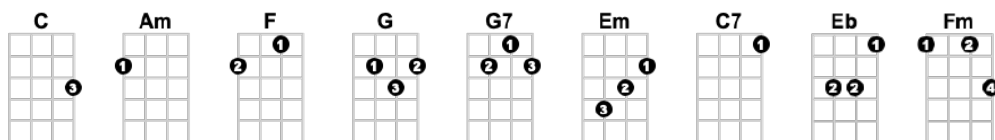

Unchained Melody

The Righteous Brothers

Intro: 1-2-3, 2-2-3 Strum: D-du-du D-du-du

C Am F G C
 Oh my love my darling I've hungered for your touch
Am G// G7// C Am F
 A long lonely time And time goes by so slowly
G C Am G G7
 And time can do so much Are you still mine
C G Am Em
 I need your love I need your love
F G C C7
 God speed your love to me

F G F Eb
 Lonely rivers flow to the sea to the sea
F G C// C// C7// C7//
 To the open arms of the sea
F G F Eb
 Lonely rivers sigh wait for me wait for me
F G C// C// C// C//
 I'll be coming home wait for me

C Am F G C
 Oh my love my darling I've hungered for your touch
Am G C Am F
 A long lonely time and Time goes by so slowly
G C Am G// G// G7// G7//
 And time can do so much Are you still mine
C G Am Em
 I need your love I need your love
F G C Am F Fm C// C// C STOP
 God speed your love to me