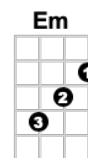

Your Song

Elton John

1-2, 1-2-3-4 Intro: G/// Cmaj7/// D/// C///

G Cmaj7 D Bm
It's a little bit funny this feeling inside

Em Gaug G A7
I'm not one of those who can easily hide

G D B7 Em
I don't have much money but boy if I did

G Am C D/// D///
I'd buy a big house where we both could live

G Cmaj7 D Bm
If I was a sculptor huh but then again no

Em Gaug G A7
Or a man who makes potions in a travelling show

G D B7 Em
I know it's not much but it's the best I can do

G D B7 Em
Anyway the thing is what I really mean

G Am C G/// G///
Yours are the sweetest eyes I've ever seen

D Em Am C
And you can tell everybody this is your song

D Em Am C
It may be quite simple but now that it's done

G A7/// A7///
That I put down in words

G Am C G
How wonderful life is while you're in the world

Cmaj7/// D/// C/// G STOP