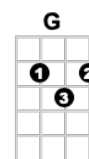

Your Song

Elton John

1-2, 1-2-3-4 Intro: G/// Cmaj7/// D/// C///

G Cmaj7 D Bm
It's a little bit funny this feeling inside

Em Gaug G A7
I'm not one of those who can easily hide

G D B7 Em
I don't have much money but boy if I did

G Am C D/// D///
I'd buy a big house where we both could live

G Cmaj7 D Bm
If I was a sculptor huh but then again no

Em Gaug G A7
Or a man who makes potions in a travelling show

G D B7 Em
I know it's not much but it's the best I can do

G D B7 Em
Anyway the thing is what I really mean

G Am C G/// G///
Yours are the sweetest eyes I've ever seen

D Em Am C
And you can tell everybody this is your song

D Em Am C
It may be quite simple but now that it's done

G A7/// A7///
That I put down in words

G Am C G
How wonderful life is while you're in the world

Cmaj7/// D/// C/// G STOP