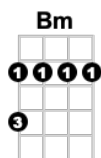

Your Song

Elton John

1-2, 1-2-3-4 Intro: G/// Cmaj7/// D/// C///

G Cmaj7 D Bm
It's a little bit funny this feeling inside

Em Gaug G A7
I'm not one of those who can easily hide

G D B7 Em
I don't have much money but boy if I did

G A7/// A7///
That I put down in words

G Am C D/// D///
How wonderful life is while you're in the world

G/// Cmaj7/// D/// C///

G Cmaj7 D Bm
I sat on the roof and kicked off the moss

Em Gaug G A7
Well a few of the verses well they've got me quite cross

G D B7 Em
Anyway the thing is what I really mean

G Am C G/// G///
Yours are the sweetest eyes I've ever seen

D Em Am C
And you can tell everybody this is your song

D Em Am C
It may be quite simple but now that it's done

G A7/// A7///
That I put down in words

G Am C G
How wonderful life is while you're in the world

Cmaj7/// D/// C/// G STOP