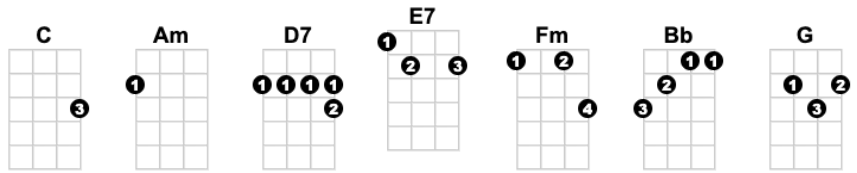

Space Oddity

David Bowie

Intro: Fmaj7///. Fmaj7/// Em/// Em///

For here am I sitting in a tin can,

Fmaj7/// Fmaj7/// Em/// Em///

far above the world

C Em/// Em/// C Em/// Em///

Ground control to Major Tom. Ground control to Major Tom

C E7 F/// F///

This is ground control to Major Tom - you've really made the grade

Fm C F// F///

And the papers want to know whose shirts you wear,

Fm C F/// F///

Now it's time to leave the capsule if you dare

C E7 F/// F///

This is Major Tom to ground control, I'm stepping through the door

Fm C F/// F///

And I'm floating in the most peculiar way

Fm C F/// F///

And the stars look very different today

Fmaj7/// Fmaj7/// Em/// Em///

Fm **C** **F/// F///**
Tell my wife I love her very much... She knows.

G **E7** **Am** **C**
Ground control to Major Tom: Your circuit's dead, there's something wrong.

D7 **C**
Can you hear me Major Tom? Can you hear me Major Tom?